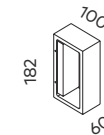

Altair

Wall Light

A unique window of light with a hidden light source

Measurements (mm)

Absolute Luminous Flux

6W (500mA)
520lm (at 3000K)

Beam

100° (F)