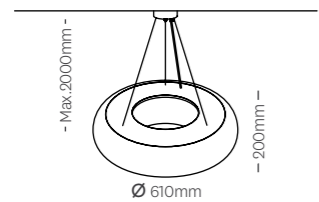

AURA ONE PENDANT

Colour Temperature 3000K | IP Rating 20 | Voltage 220 – 240V, 50/60Hz
 Dimming LED Phase-Cut Dimmer, Trailing Edge | Warranty 3 Years

Mini AURA1P-M

Power 13W
 Lumens 845lm (at 3000K)
 Material Hand Spun Steel
 Weight 1.30Kg

Small AURA1P-S

Power 18W
 Lumens 1170lm (at 3000K)
 Material Hand Spun Steel
 Weight 2.60Kg

Large AURA1P-L

Power 45W
 Lumens 2925lm (at 3000K)
 Material Hand Spun Steel
 Weight 6.50Kg

Finishes  Chrome  Matt Black  Matt White  Wood