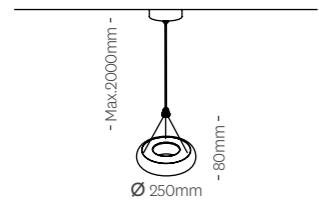

AURA ONE PENDANT

Colour Temperature 3000K | IP Rating 20 | Voltage 220 – 240V, 50/60Hz
 Dimming LED Phase-Cut Dimmer, Trailing Edge | Warranty 3 Years

Mini AURA1P-M

Power 13W
 Lumens 845lm (at 3000K)
 Material Hand Spun Steel
 Weight 1.30Kg

Small AURA1P-S

Power 18W
 Lumens 1170lm (at 3000K)
 Material Hand Spun Steel
 Weight 2.60Kg

Large AURA1P-L

Power 45W
 Lumens 2925lm (at 3000K)
 Material Hand Spun Steel
 Weight 6.50Kg

Finishes  Chrome  Matt Black  Matt White  Wood