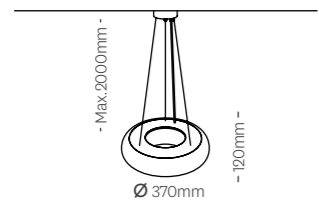

AURA ONE PENDANT

Colour Temperature 3000K | IP Rating 20 | Voltage 220 – 240V, 50/60Hz
 Dimming LED Phase-Cut Dimmer, Trailing Edge | Warranty 3 Years

Mini AURA1P-M

Power 13W
 Lumens 845lm (at 3000K)
 Material Hand Spun Steel
 Weight 1.30Kg

Small AURA1P-S

Power 18W
 Lumens 1170lm (at 3000K)
 Material Hand Spun Steel
 Weight 2.60Kg

Large AURA1P-L

Power 45W
 Lumens 2925lm (at 3000K)
 Material Hand Spun Steel
 Weight 6.50Kg

Finishes  Chrome  Matt Black  Matt White  Wood