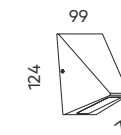

Edge

Wall Light

The unique edge to enhance interior and exterior applications

Measurements (mm)

Absolute Luminous Flux

10W (700mA)
745lm (at 3000K)

Beam
40° (M)

Finishes

Subtle angular and tapered design creates a geometric statement on any wall or surface

Beam Options

Medium | 40° (M)