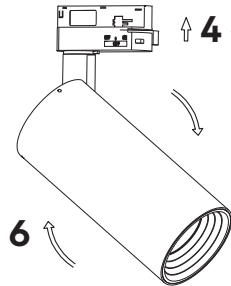

**Sizing Variations**

Product Code	A	B	C	D	E
KOBE1008/3008	74	135	-	-	-
KOBE1015/3015	74	160	-	-	-
KOBE1026/3026	102	168	-	-	-
KOBE1035/3035	102	188	-	-	-
KOBES008	74	135	∅ 74	40	-
KOBES015	74	160	∅ 74	40	-
KOBES026	102	168	∅ 105	40	-
KOBES035	102	188	∅ 105	40	-
KOBER008	74	135	∅ 90	45	∅ 76
KOBER015	74	160	∅ 90	45	∅ 76
KOBER026	102	168	∅ 104	45	∅ 92
KOBER035	102	188	∅ 104	45	∅ 92

All measurements are in millimetres.

1

Track  
KOBETXXX/3XXX

2

3

5

Surface Mounted  
KOBESXXX

Recessed  
KOBERXXX