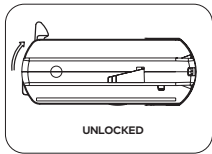

**Sizing Variations**

Product Code	A	B	C	D	E
KOBE1008/3008	74	135	-	-	-
KOBE1015/3015	74	160	-	-	-
KOBE1026/3026	102	168	-	-	-
KOBE1035/3035	102	188	-	-	-
KOBES008	74	135	∅ 74	40	-
KOBES015	74	160	∅ 74	40	-
KOBES026	102	168	∅ 105	40	-
KOBES035	102	188	∅ 105	40	-
KOBER008	74	135	∅ 90	45	∅ 76
KOBER015	74	160	∅ 90	45	∅ 76
KOBER026	102	168	∅ 104	45	∅ 92
KOBER035	102	188	∅ 104	45	∅ 92

All measurements are in millimetres.

1

Track  
KOBETXXX/3XXX

2

3

5

Surface Mounted  
KOBESXXX

Recessed  
KOBERXXX