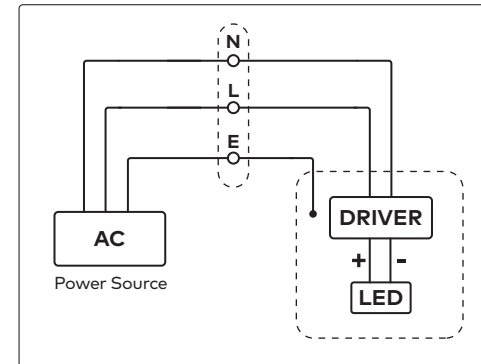

Mounting Plate

Surface mounted models only

Product Code	A	B	C
KOBES008/015	63.5	18	42.5
KOBES026/035	96	20	68

All measurements are in millimetres.

Wiring

Dimming

This luminaire can be dimmed. Unios® recommends a phase-cut dimmer or DALI solution optimised for LED technology.