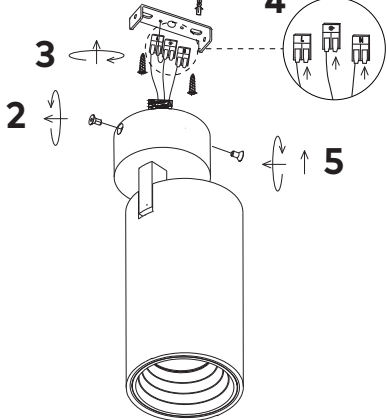

**Sizing Variations**

Product Code	A	B	C	D	E
KOBE1008/3008	74	135	-	-	-
KOBE1015/3015	74	160	-	-	-
KOBE1026/3026	102	168	-	-	-
KOBE1035/3035	102	188	-	-	-
KOBES008	74	135	∅ 74	40	-
KOBES015	74	160	∅ 74	40	-
KOBES026	102	168	∅ 105	40	-
KOBES035	102	188	∅ 105	40	-
KOBER008	74	135	∅ 90	45	∅ 76
KOBER015	74	160	∅ 90	45	∅ 76
KOBER026	102	168	∅ 104	45	∅ 92
KOBER035	102	188	∅ 104	45	∅ 92

All measurements are in millimetres.

1

Track  
KOBETXXX/3XXX

2

3

5

Surface Mounted  
KOBESXXX

Recessed  
KOBERXXX