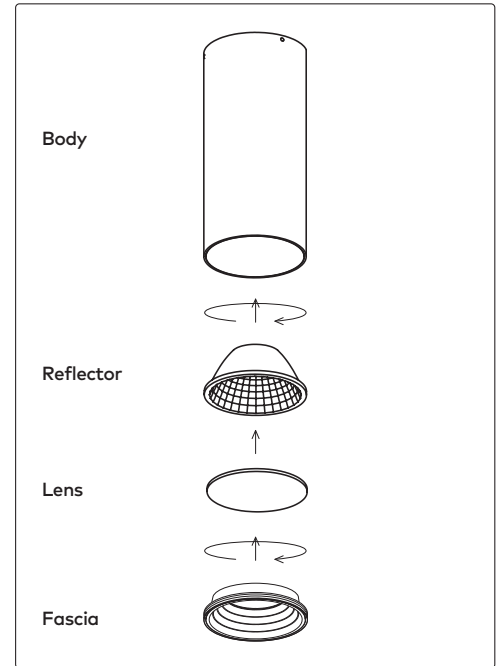

Product Assembly

Additional Accessories