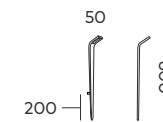

### Measurements (mm)

### Absolute Luminous Flux

6W (24V DC)  
296lm (at 3000K)

Beam  
60° (W)

Ideal for pathways and other outdoor lighting applications

Specifically tilted at 33° for a forward throw distribution

### Beam Options

Wide | 60° (W)

### General Specifications

Material	Powder Coated Aluminium
IP	65
Cable Length	500mm
Wiring	Wired in Parallel
Warranty	3 Years