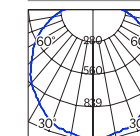

Photometrics