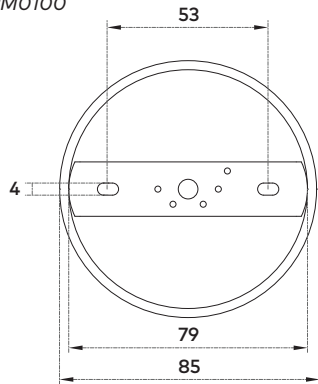

Pendant Kit TIPM0100