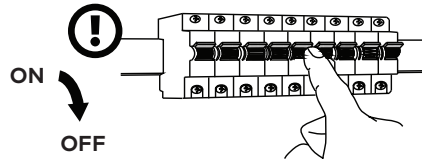

215mm Surface Mounted
XXXX0215

130mm Surface Mounted
XXXX0130

Additional Accessories

Pendant Kit Installation

TIPM0100

Steps 1-4 required for non pre-assembled unit.

Built-in Wiring

Remote Wiring

Dimming

This luminaire can be dimmed. Unios® recommends a phase-cut dimmer or DALI solution optimised for LED technology.

For full list of compatible drivers, see unios.com