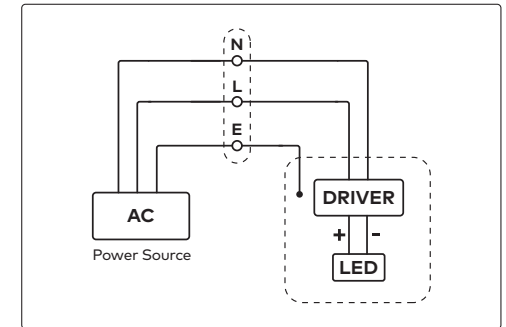

130mm Surface Mounted
XXXX0130

Additional Accessories

Pendant Kit Installation

TIPM0100

Steps 1-4 required for non pre-assembled unit.

Built-in Wiring

Remote Wiring

Dimming