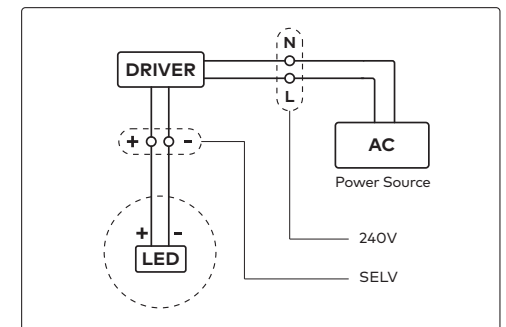

130mm Surface Mounted
XXXX0130

Additional Accessories

Pendant Kit Installation

TIPM0100

Steps 1-4 required for non pre-assembled unit.

Built-in Wiring

Remote Wiring

Dimming