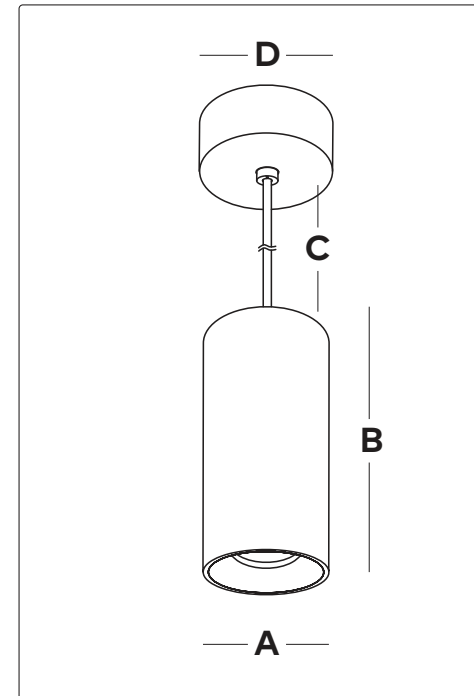

Mounting Plate

Surface Mounted TISM/TS97

Pendant Kit TIPM0100

Cleaning

Warning: Before cleaning, disconnect from mains supply and allow luminaire to cool.

Corrosion Protection

It is important to note that care must be taken during installation or maintenance to ensure that the surface of the luminaire is not damaged. Any damage, which is exposed to moisture will result in corrosion occurring.

Please also note that any chemical applications on the luminaire or chemical contact via installation will cause corrosion of the surface of the luminaire and will void the warranty.

Ambient Conditions

Recommended to install in an ambient temperature <35°C.

Disposal

Ensure correct disposal of this product (waste electrical and electronic equipment)

Titanium G2

SURFACE MOUNTED/SUSPENDED DOWNLIGHT

Base Codes	Small TISM0130	Medium TISM0215	97+ Small TS970130	97+ Medium TS970215	Power 13 Watts

Class I 220–240V – 50/60Hz	IP Rating 20	Material Aluminium	Install Person/s 1x

CAUTION – This product must be installed by a qualified installer
Please read instruction manual carefully before installing luminaire

Surge Protection
For comprehensive protection of a luminaire against electrical surges, surge protection shall be installed on the mains supply where required to protect luminaires and drivers from transient voltage damage.

For warranty information visit unios.com/warranty

Please read these installation instructions carefully before installing this luminaire. This product must be installed and maintained by a suitably qualified person/s in compliance with the latest applicable regulations and relevant legislation.