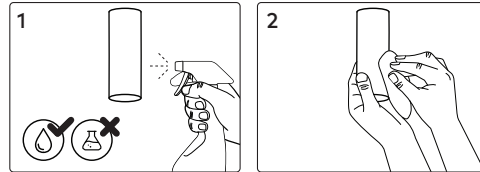

Mounting Plate

Surface Mounted TISM/TS97

Pendant Kit TIPM0100

Cleaning

Warning: Before cleaning, disconnect from mains supply and allow luminaire to cool.

Corrosion Protection

It is important to note that care must be taken during installation or maintenance to ensure that the surface of the luminaire is not damaged. Any damage, which is exposed to moisture will result in corrosion occurring.