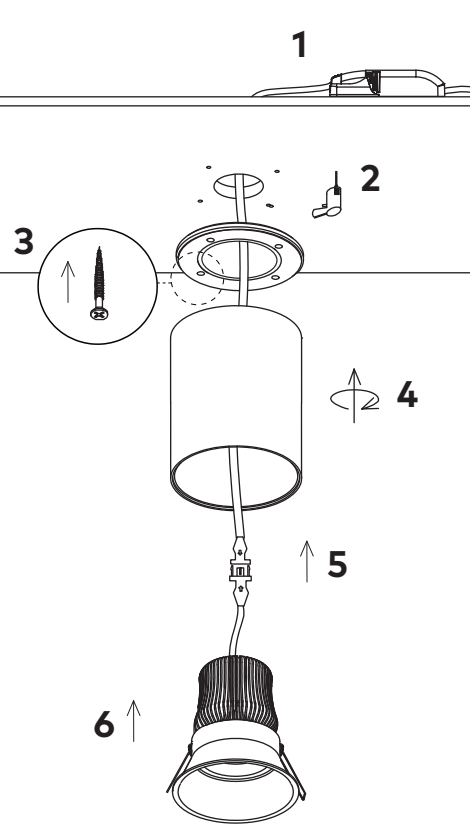

130mm Surface Mounted
XXXX0130