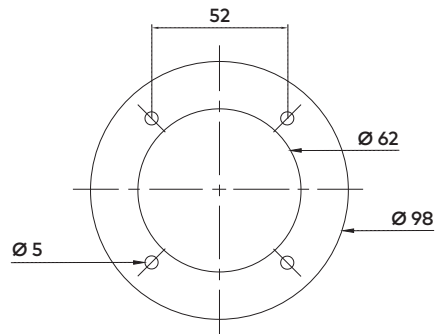

Mounting Plate

Surface Mounted TISM/TS97