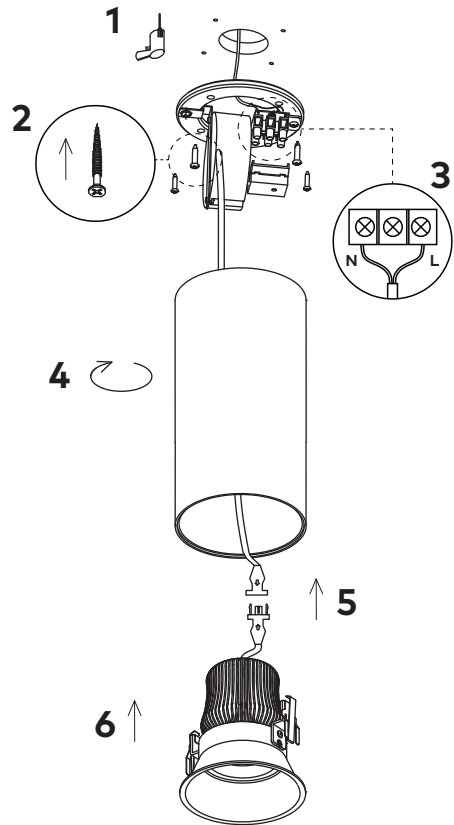

Recommended to install in an ambient temperature <35°C.

Disposal

Ensure correct disposal of this product (waste electrical and electronic equipment)

Titanium G2

SURFACE MOUNTED/SUSPENDED DOWNLIGHT

Base Codes	Small TISM0130	Medium TISM0215	97+ Small TS970130	97+ Medium TS970215	Power 13 Watts
------------	-------------------	--------------------	-----------------------	------------------------	-------------------

Sizing Variations

Product Code	A	B	C	D
TISM0130	102	130	-	-
TISM0215	102	215	-	-
TS970130	102	130	-	-
TS970215	102	215	-	-
Accessories				
TIPM0100	-	-	2000	85

All measurements are in millimetres.

215mm Surface Mounted
XXXX0215

130mm Surface Mounted
XXXX0130

Additional Accessories

Pendant Kit Installation

TIPM0100

Steps 1-4 required for non pre-assembled unit.

Built-in Wiring

Remote Wiring

Dimming