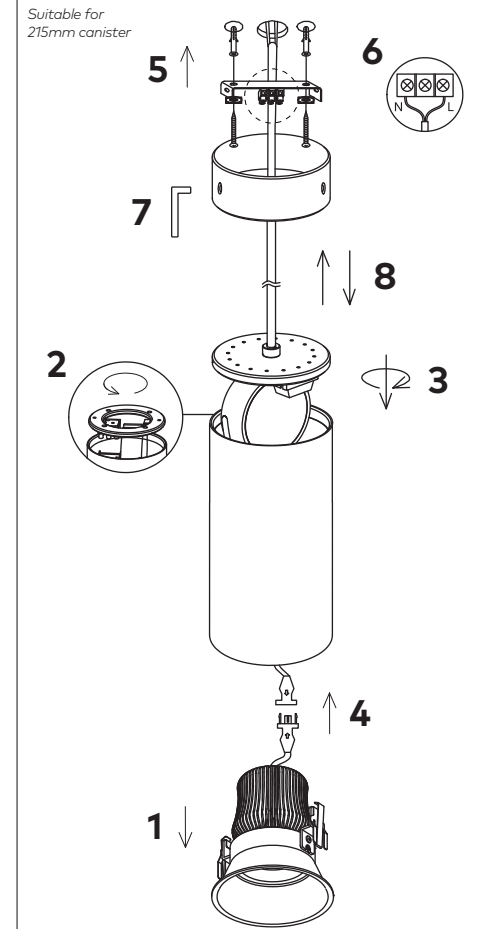

Recommended to install in an ambient temperature <35°C.

Disposal

Ensure correct disposal of this product (waste electrical and electronic equipment)

Titanium G2

SURFACE MOUNTED/SUSPENDED DOWNLIGHT

Base Codes	Small TISM0130	Medium TISM0215	97+ Small TS970130	97+ Medium TS970215	Power 13 Watts
------------	-------------------	--------------------	-----------------------	------------------------	-------------------

Sizing Variations

Product Code	A	B	C	D
TISM0130	102	130	-	-
TISM0215	102	215	-	-
TS970130	102	130	-	-
TS970215	102	215	-	-
Accessories				
TIPM0100	-	-	2000	85

All measurements are in millimetres.

215mm Surface Mounted
XXXX0215

130mm Surface Mounted
XXXX0130

Additional Accessories

Pendant Kit Installation

TIPM0100

Steps 1-4 required for non pre-assembled unit.

Built-in Wiring

Remote Wiring

Dimming