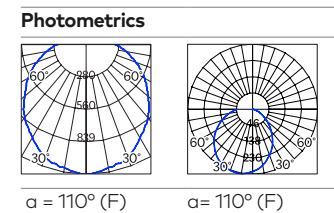

Vega

OUTDOOR LIGHT

The Vega Outdoor Light has been rigorously tested to be resistant to discolouring or corrosion. Whether wall or ceiling mounted, this outdoor luminaire will perform in any outdoor environment. This luminaire is integrated with four hex screws for improved vandal proof capabilities.

- New Vega Eyelid design suitable for all outdoor applications
- UV treated diffuser prevents cracking and discolouration
- A versatile luminaire that delivers maximum light output in a durable body

Open Face		
Measurements (mm)		
Ø 270	90	
Absolute Luminous Flux		
	3000K	4000K
14W (450mA)	990lm	1140lm
Beam		
110° (F)		

Eyelid		
Measurements (mm)		
Ø 270	90	
Absolute Luminous Flux		
	3000K	4000K
12W (300mA)	670lm	800lm
Beam		
110° (F)		

Finishes	
UV Textured Black	
UV Textured White	
UV Textured Silver	

Driver	
Power Factor	>0.90
240V Built-in Non-Dimmable Driver	
Dimming | DALI Dim Optional	

General Specifications	
Material	UV Powder Coated Toughened Polycarbonate
IP	65
IK	10
Warranty	3 Years
LED	
Colour Temp	3000K, 4000K
CRI	80+
Efficiency	Up to 81lm/w
Colour Deviation	SDCM≤3
Lifetime	70,000h L70

Notes	
DALI Driver must be remote.