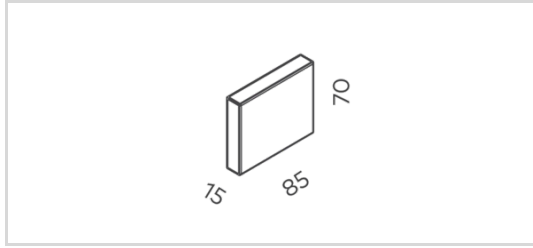

Astro Fixed One

ASTS0003.TB30.F

Absolute Luminous Flux 3W (24VDC) / 122lm Beam 110° (F)

LxW	85x15mm
Height	70mm
Finish	Textured Black
Colour Temp	3000K
Class	Class III
Beam Angle	110° (F)
Material	Powder Coated Aluminium
IP Rating	IP65
Warranty	3 Years
CRI	80+ (R9: >0)
Efficacy	Up to 46lm/W
Colour Deviation	SDCM ≤ 3
Lifetime	>54,000h L70B10

Features

- For a subtle, angular statement choose a square-shaped exterior wall light
- This luminaire delivers one-directional warm white light and is rated IP65 for resistance against dust and water infiltration