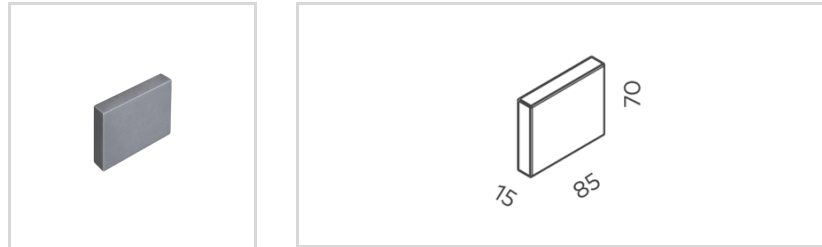

Astro Fixed One

ASTS0003.TG40.F

Absolute Luminous Flux 3W (24VDC) / 122lm Beam 110° (F)

LxW	85x15mm
Height	70mm
Finish	Textured Grey
Colour Temp	4000K
Class	Class III
Beam Angle	110° (F)
Material	Powder Coated Aluminium
IP Rating	IP65
Warranty	3 Years
CRI	80+ (R9: >0)
Efficacy	Up to 46lm/W
Colour Deviation	SDCM ≤ 3
Lifetime	>54,000h L70B10

Features

- For a subtle, angular statement choose a square-shaped exterior wall light
- This luminaire delivers one-directional warm white light and is rated IP65 for resistance against dust and water infiltration