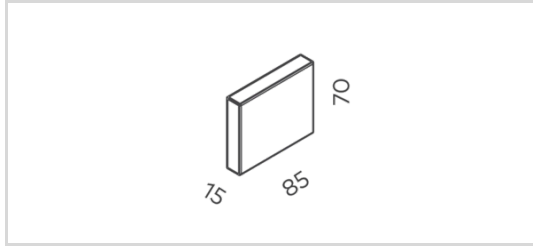

Astro Fixed One

ASTS0003.TW30.F

Absolute Luminous Flux 3W (24VDC) / 122lm Beam 110° (F)

LxW	85x15mm
Height	70mm
Finish	Textured White
Colour Temp	3000K
Class	Class III
Beam Angle	110° (F)
Material	Powder Coated Aluminium
IP Rating	IP65
Warranty	3 Years
CRI	80+ (R9: >0)
Efficacy	Up to 46lm/W
Colour Deviation	SDCM ≤ 3
Lifetime	>54,000h L70B10

Features

- For a subtle, angular statement choose a square-shaped exterior wall light
- This luminaire delivers one-directional warm white light and is rated IP65 for resistance against dust and water infiltration