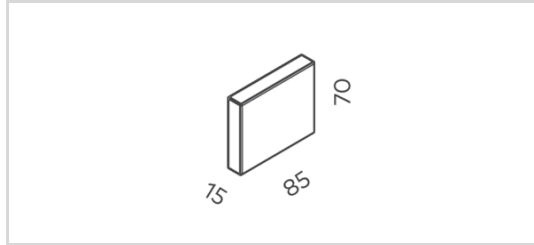

## Astro Fixed One

ASTS0003.TW40.F

**Absolute Luminous Flux** 3W (24VDC) / 122lm     **Beam** 110° (F)

<b>LxW</b>	85x15mm
<b>Height</b>	70mm
<b>Finish</b>	Textured White
<b>Colour Temp</b>	4000K
<b>Class</b>	Class III
<b>Beam Angle</b>	110° (F)
<b>Material</b>	Powder Coated Aluminium
<b>IP Rating</b>	IP65
<b>Warranty</b>	3 Years
<b>CRI</b>	80+ (R9: >0)
<b>Efficacy</b>	Up to 46lm/W
<b>Colour Deviation</b>	SDCM ≤ 3
<b>Lifetime</b>	>54,000h L70B10

### Features

- For a subtle, angular statement choose a square-shaped exterior wall light
- This luminaire delivers one-directional warm white light and is rated IP65 for resistance against dust and water infiltration