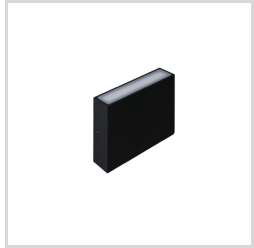

## Astro Fixed Two

ASTW0007.TB30.F

Absolute Luminous Flux 7W (500mA) / 393lm Beam 110° (F)

LxW	110x25mm
Height	90mm
Finish	Textured Black
Colour Temp	3000K
Class	Class I
Beam Angle	110° (F)
Material	Powder Coated Aluminium
IP Rating	IP65
Warranty	3 Years
CRI	80+ (R9: >0)
Efficacy	Up to 46lm/W
Colour Deviation	SDCM ≤ 3
Lifetime	>54,000h L70B10
Control Gear	Built-in Phase-Cut Dimmable Driver

### Electronic Control Gear

Built-in UNIOS PC Driver  
STD-IPC

Dimensions: Var.

### Features

- For a subtle, angular statement choose a square-shaped exterior wall light
- This luminaire delivers one or two-directional warm white light and is rated IP65 for resistance against dust and water infiltration