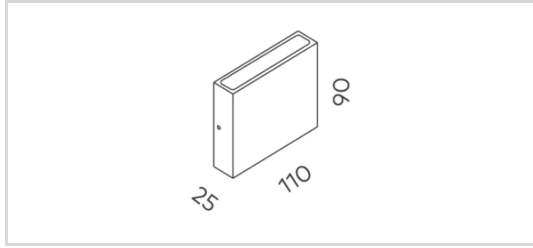

## Astro Fixed Two

ASTW0007.TB30.F

Absolute Luminous Flux 7W (500mA) / 393lm Beam 110° (F)

LxW	110x25mm
Height	90mm
Finish	Textured Black
Colour Temp	3000K
Class	Class I
Beam Angle	110° (F)
Material	Powder Coated Aluminium
IP Rating	IP65
Warranty	3 Years
CRI	80+ (R9: >0)
Efficacy	Up to 46lm/W
Colour Deviation	SDCM ≤ 3
Lifetime	>54,000h L70B10
Control Gear	Built-in Phase-Cut Dimmable Driver

### Electronic Control Gear

Built-in UNIOS PC Driver  
STD-IPC

Dimensions: Var.

### Features

- For a subtle, angular statement choose a square-shaped exterior wall light
- This luminaire delivers one or two-directional warm white light and is rated IP65 for resistance against dust and water infiltration