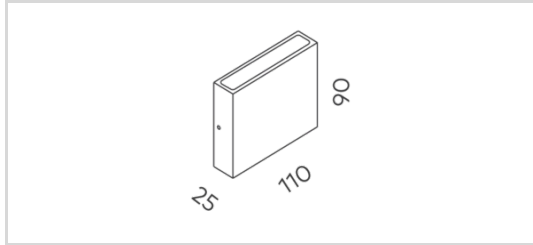

Astro Fixed Two

ASTW0007.TG30.F

Absolute Luminous Flux 7W (500mA) / 393lm Beam 110° (F)

LxW	110x25mm
Height	90mm
Finish	Textured Grey
Colour Temp	3000K
Class	Class I
Beam Angle	110° (F)
Material	Powder Coated Aluminium
IP Rating	IP65
Warranty	3 Years
CRI	80+ (R9: >0)
Efficacy	Up to 46lm/W
Colour Deviation	SDCM ≤ 3
Lifetime	>54,000h L70B10
Control Gear	Built-in Phase-Cut Dimmable Driver

Features

- For a subtle, angular statement choose a square-shaped exterior wall light
- This luminaire delivers one or two-directional warm white light and is rated IP65 for resistance against dust and water infiltration