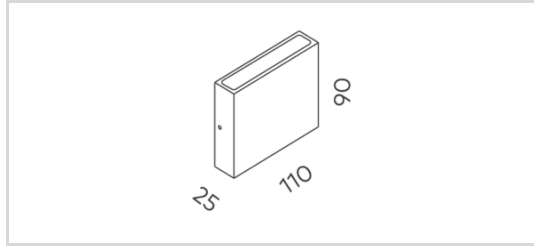

## Astro Fixed Two

ASTW0007.TW30.F

**Absolute Luminous Flux** 7W (500mA) / 393lm     **Beam** 110° (F)

<b>LxW</b>	110x25mm
<b>Height</b>	90mm
<b>Finish</b>	Textured White
<b>Colour Temp</b>	3000K
<b>Class</b>	Class I
<b>Beam Angle</b>	110° (F)
<b>Material</b>	Powder Coated Aluminium
<b>IP Rating</b>	IP65
<b>Warranty</b>	3 Years
<b>CRI</b>	80+ (R9: >0)
<b>Efficacy</b>	Up to 46lm/W
<b>Colour Deviation</b>	SDCM ≤ 3
<b>Lifetime</b>	>54,000h L70B10
<b>Control Gear</b>	Built-in Phase-Cut Dimmable Driver

### Features

- For a subtle, angular statement choose a square-shaped exterior wall light
- This luminaire delivers one or two-directional warm white light and is rated IP65 for resistance against dust and water infiltration