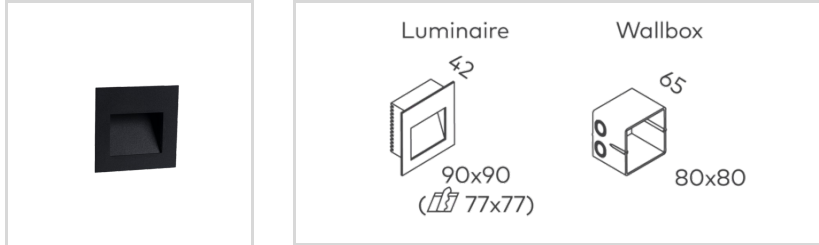

Cuadro Small Wall Light

CUAD0002.TB30.F

Absolute Luminous Flux 2W (24VDC) / 60lm Beam 90° (F)

LxW	90x90mm
Cutout	77x77mm
Wallbox Cutout	80x80mm
Height	32mm
Finish	Textured Black
Colour Temp	3000K
Class	Class III
Beam Angle	90° (F)
Material	Powder Coated Aluminium, PVC Wallbox
IP Rating	IP65
Wiring	Wired in Parallel
Warranty	3 Years
CRI	80+ (R9: >0)
Efficacy	Up to 27lm/W
Colour Deviation	SDCM ≤ 3
Lifetime	>54,000h L70B10

Features

- The Cuadro Wall Light is defined by a minimalist architectural design and a wide light distribution
- Designed with frosted lens to create a wide beam angle ideal for indicator or step lighting
- Suitable for indicator/step lighting applications
- Complete with tension wing clips (suitable with or without wallbox installations)