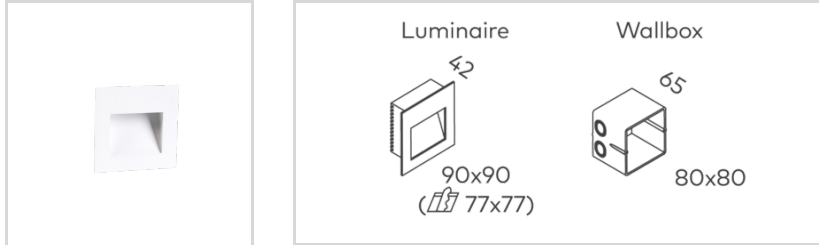

Cuadro Small Wall Light

CUAD0002.TW30.F

Absolute Luminous Flux 2W (24VDC) / 60lm Beam 90° (F)

LxW	90x90mm
Cutout	77x77mm
Wallbox Cutout	80x80mm
Height	32mm
Finish	Textured White
Colour Temp	3000K
Class	Class III
Beam Angle	90° (F)
Material	Powder Coated Aluminium, PVC Wallbox
IP Rating	IP65
Wiring	Wired in Parallel
Warranty	3 Years
CRI	80+ (R9: >0)
Efficacy	Up to 27lm/W
Colour Deviation	SDCM ≤ 3
Lifetime	>54,000h L70B10

Features

- The Cuadro Wall Light is defined by a minimalist architectural design and a wide light distribution
- Designed with frosted lens to create a wide beam angle ideal for indicator or step lighting
- Suitable for indicator/step lighting applications
- Complete with tension wing clips (suitable with or without wallbox installations)