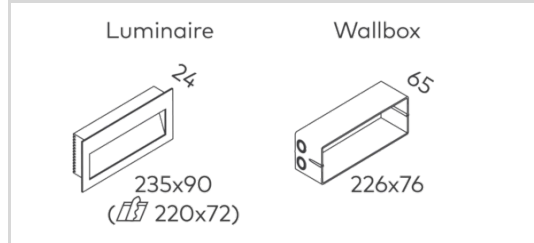

Cuadro Large Wall Light

CUAD0008.TB30.F

Absolute Luminous Flux 8W (24VDC) / 363lm Beam 90° (F)

LxW	235x90mm
Cutout	220x72mm
Wallbox Cutout	226x76mm
Height	24mm
Finish	Textured Black
Colour Temp	3000K
Class	Class III
Beam Angle	90° (F)
Material	Powder Coated Aluminium, PVC Wallbox
IP Rating	IP65
Wiring	Wired in Parallel
Warranty	3 Years
CRI	80+ (R9: >0)
Efficacy	Up to 55lm/W
Colour Deviation	SDCM ≤ 3
Lifetime	>54,000h L70B10

Electronic Control Gear

24VDC Control Gear Required
24VDCREQUIRED

Dimensions: Var.

Downloads

General Specifications	
Product Images	
IES Files	
Installation Instructions	
Revit Family	
Sketchup Objects	
ArchicAD Library	

Features

- The Cuadro Wall Light's wide beam allows for the installation of fewer luminaires compared to traditional pathway lights.
- Creating a soft, indirect light with very low glare, this luminaire remains subtle and unobtrusive.
- As a recessed wall luminaire, the Cuadro Wall Light isn't limited only to being utilised as a fixed down pathway luminaire.
- It can also be installed high on walls fixed up as an alternative to traditional general lighting.