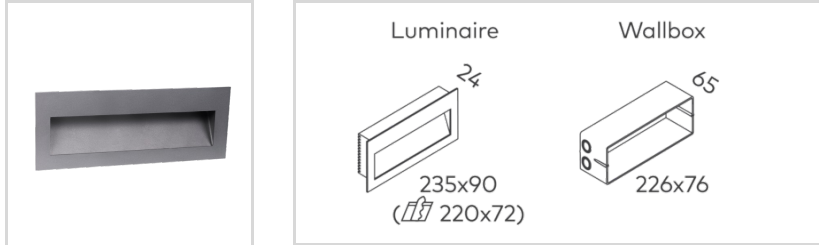

Cuadro Large Wall Light

CUAD0008.TG30.F

Absolute Luminous Flux 8W (24VDC) / 363lm Beam 90° (F)

LxW	235x90mm
Cutout	220x72mm
Wallbox Cutout	226x76mm
Height	24mm
Finish	Textured Grey
Colour Temp	3000K
Class	Class III
Beam Angle	90° (F)
Material	Powder Coated Aluminium, PVC Wallbox
IP Rating	IP65
Wiring	Wired in Parallel
Warranty	3 Years
CRI	80+ (R9: >0)
Efficacy	Up to 55lm/W
Colour Deviation	SDCM ≤ 3
Lifetime	>54,000h L70B10

Features

- The Cuadro Wall Light's wide beam allows for the installation of fewer luminaires compared to traditional pathway lights.
- Creating a soft, indirect light with very low glare, this luminaire remains subtle and unobtrusive.
- As a recessed wall luminaire, the Cuadro Wall Light isn't limited only to being utilised as a fixed down pathway luminaire.
- It can also be installed high on walls fixed up as an alternative to traditional general lighting.