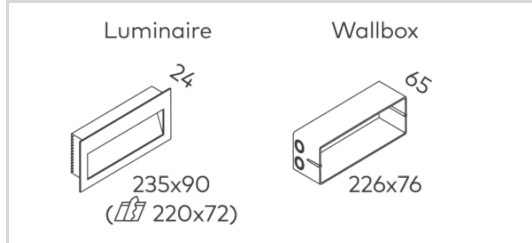

## Cuadro Large Wall Light

CUAD0008.TG40.F

Absolute Luminous Flux 8W (24VDC) / 363lm Beam 90° (F)

LxW	235x90mm
Cutout	220x72mm
Wallbox Cutout	226x76mm
Height	24mm
Finish	Textured Grey
Colour Temp	4000K
Class	Class III
Beam Angle	90° (F)
Material	Powder Coated Aluminium, PVC Wallbox
IP Rating	IP65
Wiring	Wired in Parallel
Warranty	3 Years
CRI	80+ (R9: >0)
Efficacy	Up to 55lm/W
Colour Deviation	SDCM ≤ 3
Lifetime	>54,000h L70B10

### Electronic Control Gear

24VDC Control Gear Required  
24VDCREQUIRED

Dimensions: Var.