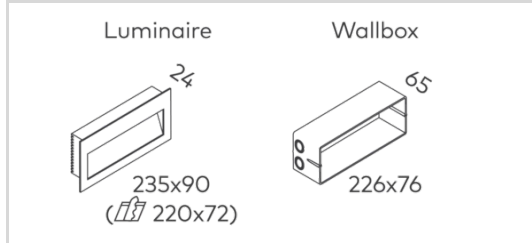

## Cuadro Large Wall Light

CUAD0008.TW30.F

Absolute Luminous Flux 8W (24VDC) / 363lm Beam 90° (F)

LxW	235x90mm
Cutout	220x72mm
Wallbox Cutout	226x76mm
Height	24mm
Finish	Textured White
Colour Temp	3000K
Class	Class III
Beam Angle	90° (F)
Material	Powder Coated Aluminium, PVC Wallbox
IP Rating	IP65
Wiring	Wired in Parallel
Warranty	3 Years
CRI	80+ (R9: >0)
Efficacy	Up to 55lm/W
Colour Deviation	SDCM ≤ 3
Lifetime	>54,000h L70B10

### Electronic Control Gear

24VDC Control Gear Required  
24VDCREQUIRED

Dimensions: Var.