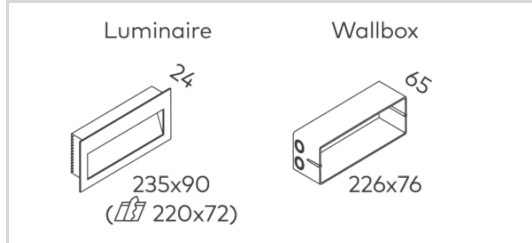

Cuadro Large Wall Light

CUAD0008.TW40.F

Absolute Luminous Flux 8W (24VDC) / 363lm Beam 90° (F)

LxW	235x90mm
Cutout	220x72mm
Wallbox Cutout	226x76mm
Height	24mm
Finish	Textured White
Colour Temp	4000K
Class	Class III
Beam Angle	90° (F)
Material	Powder Coated Aluminium, PVC Wallbox
IP Rating	IP65
Wiring	Wired in Parallel
Warranty	3 Years
CRI	80+ (R9: >0)
Efficacy	Up to 55lm/W
Colour Deviation	SDCM ≤ 3
Lifetime	>54,000h L70B10

Electronic Control Gear

24VDC Control Gear Required
24VDCREQUIRED

Dimensions: Var.

Downloads

General Specifications	
Product Images	
IES Files	
Installation Instructions	
Revit Family	
Sketchup Objects	
ArchicAD Library	

Features

- The Cuadro Wall Light's wide beam allows for the installation of fewer luminaires compared to traditional pathway lights.
- Creating a soft, indirect light with very low glare, this luminaire remains subtle and unobtrusive.
- As a recessed wall luminaire, the Cuadro Wall Light isn't limited only to being utilised as a fixed down pathway luminaire.
- It can also be installed high on walls fixed up as an alternative to traditional general lighting.