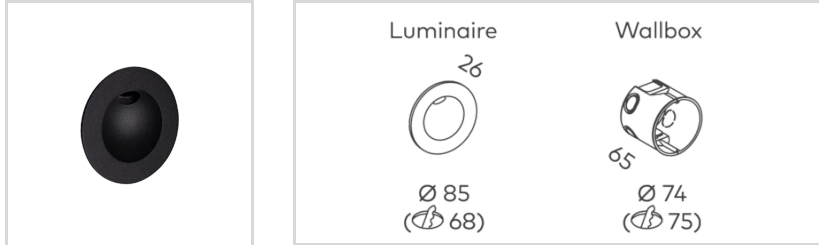

Ovo Wall Light

OVOW002.TB30.F

Absolute Luminous Flux 2W (700mA) / 95lm Beam 120° (F)

Diameter	Ø85mm
Finish	UV Textured Black
Colour Temp	3000K
Class	Class III
Beam Angle	120° (F)
Material	Powder Coated Aluminium, PVC Wallbox
IP Rating	IP65
Wiring	Wired in Series
Warranty	3 Years
CRI	80+ (R9: >0)
Efficacy	Up to 30lm/W
Colour Deviation	SDCM ≤ 3
Lifetime	>60,000h L80B10

Electronic Control Gear

Remote UNIOS 700mA 3-4.7VDC IP65 Non-Dim CC070001

Dimensions: 126x46x26mm

Downloads

General Specifications	
Product Images	
IES Files	
Installation Instructions	
Revit Family	
Sketchup Objects	
ArchiCAD Library	

Features

- Emphasise the architectural elements of your home with the lightly textured Ovo Wall Light
- Striking circular concave design
- Suitable for indicator/step lighting applications
- Complete with tension wing clips (suitable with or without wallbox installations)