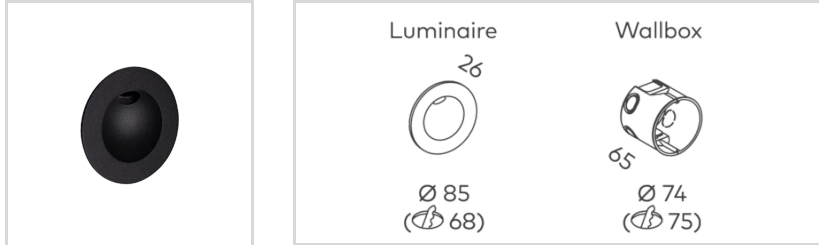

## Ovo Wall Light

OVOW002.TB40.F

Absolute Luminous Flux 2W (700mA) / 95lm Beam 120° (F)

Diameter	Ø85mm
Finish	UV Textured Black
Colour Temp	4000K
Class	Class III
Beam Angle	120° (F)
Material	Powder Coated Aluminium, PVC Wallbox
IP Rating	IP65
Wiring	Wired in Series
Warranty	3 Years
CRI	80+ (R9: >0)
Efficacy	Up to 30lm/W
Colour Deviation	SDCM ≤ 3
Lifetime	>60,000h L80B10

### Electronic Control Gear

Remote UNIOS 700mA 3-4.7VDC IP65 Non-Dim CC070001

Dimensions: 126x46x26mm

### Features

- Emphasise the architectural elements of your home with the lightly textured Ovo Wall Light
- Striking circular concave design
- Suitable for indicator/step lighting applications
- Complete with tension wing clips (suitable with or without wallbox installations)