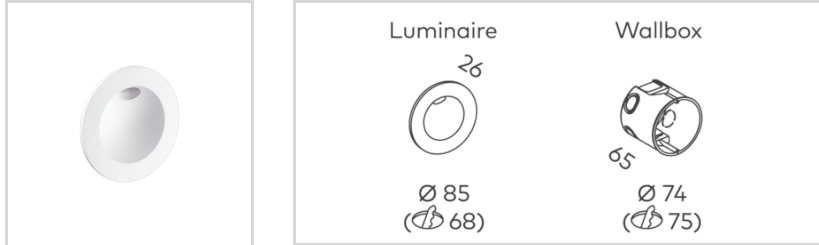

Ovo Wall Light

OVOW002.TW30.F

Absolute Luminous Flux 2W (700mA) / 95lm Beam 120° (F)

Diameter	Ø85mm
Finish	UV Textured White
Colour Temp	3000K
Class	Class III
Beam Angle	120° (F)
Material	Powder Coated Aluminium, PVC Wallbox
IP Rating	IP65
Wiring	Wired in Series
Warranty	3 Years
CRI	80+ (R9: >0)
Efficacy	Up to 30lm/W
Colour Deviation	SDCM ≤ 3
Lifetime	>60,000h L80B10

Electronic Control Gear

Remote UNIOS 700mA 3-4.7VDC IP65 Non-Dim CC070001

Dimensions: 126x46x26mm

Downloads

General Specifications	
Product Images	
IES Files	
Installation Instructions	
Revit Family	
Sketchup Objects	
ArchCAD Library	

Features

- Emphasise the architectural elements of your home with the lightly textured Ovo Wall Light
- Striking circular concave design
- Suitable for indicator/step lighting applications
- Complete with tension wing clips (suitable with or without wallbox installations)