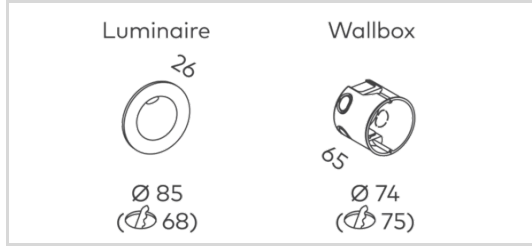

## Ovo Wall Light

OVOW002.TW40.F

Absolute Luminous Flux 2W (700mA) / 95lm Beam 120° (F)

Diameter	Ø85mm
Finish	UV Textured White
Colour Temp	4000K
Class	Class III
Beam Angle	120° (F)
Material	Powder Coated Aluminium, PVC Wallbox
IP Rating	IP65
Wiring	Wired in Series
Warranty	3 Years
CRI	80+ (R9: >0)
Efficacy	Up to 30lm/W
Colour Deviation	SDCM ≤ 3
Lifetime	>60,000h L80B10

### Electronic Control Gear

Remote UNIOS 700mA 3-4.7VDC IP65 Non-Dim CC070001

Dimensions: 126x46x26mm