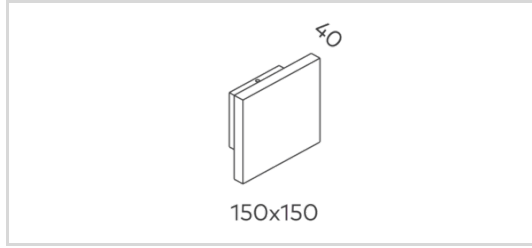

Paragon Wall Light

PARA0015.TB30.W

Absolute Luminous Flux 15W (400mA) / 1045lm Beam 90° (W)

LxW	150x150mm
Height	40mm
Finish	UV Textured Black
Colour Temp	3000K
Class	Class I
Beam Angle	90° (W)
Material	Powder Coated Aluminium
IP Rating	IP65
Warranty	3 Years
CRI	80+ (R9: >0)
Efficacy	Up to 61lm/W
Colour Deviation	SDCM ≤ 3
Lifetime	>50,000h L70B10
Control Gear	Built-in Phase-Cut Dimmable Driver

Electronic Control Gear

Built-in UNIOS PC Driver STD-IPC

Dimensions: Var.

Downloads

General Specifications	
Product Images	
IES Files	
Installation Instructions	
Revit Family	
Sketchup Objects	

Features

- A minimalist square design that emits a soft glow of backlighting.
- Utilise the Paragon Wall Light in applications requiring a minimal shape that blends into any design application, such as passage ways and living spaces.
- Designed to be as compact as possible with a depth of 40mm.