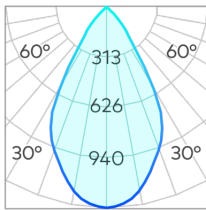

Light Distribution

Luminaire Notes

For other Casambi Bluetooth options, please refer to unios.com/smartcontrols
For any custom requests, please specify in the notes section.

Ordering Code

Assembled Configuration (up to 10 days assembly)

TISM	0215	WG	30	W	-				-	
PRODUCT	DIAMETER	FINISH	COLOUR TEMP	BEAM		ACCESSORIES				CONTROL GEAR

Contact Information

Name _____ Email _____
Company _____ Phone _____

[VIEW PRODUCT ONLINE](#)