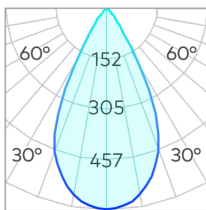

Light Distribution

Luminaire Notes

For Casambi Bluetooth options, please refer to unios.com/smartcontrols
For any custom requests, please specify in the notes section.

Ordering Code

Stocked Configuration (subject to availability) ●

TIST	0043	TB	40	W	-	TSSM0600.TB		-	
PRODUCT	DIAMETER	FINISH	COLOUR TEMP	BEAM		ACCESSORIES			CONTROL GEAR

Contact Information

Name _____ Email _____
Company _____ Phone _____

[VIEW PRODUCT ONLINE](#)